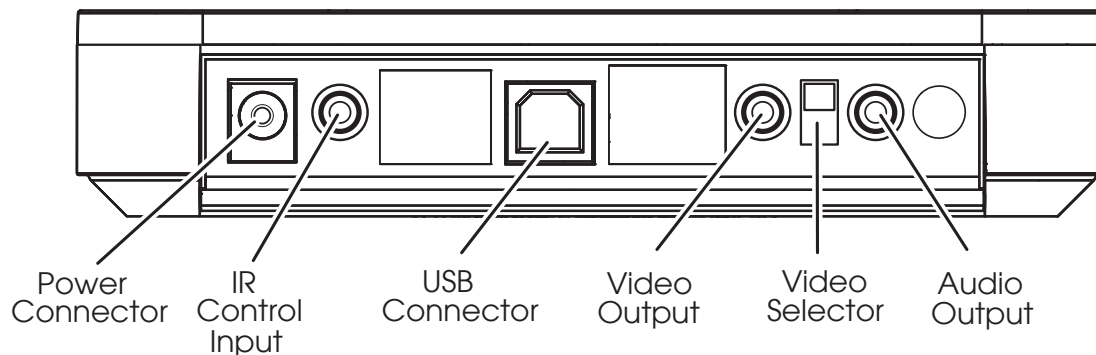

# FS-21

digital media system for iPod  
with volume and IR control

The all new, completely redesigned iPort FS Series digital media system for iPod® is the best way to integrate an Apple® iPod and iPod touch® into a home audio/video system. The iPort FS provides standard audio and video connections as well as multiple control options for integrating the iPod into your home system. Place the iPort FS on any convenient location and connect it to both your A/V system and your computer.

The FS-21 provides a standard 3.5mm stereo audio connection, and component, S-Video or composite video output via a single 3.5mm connection (component video cable included; composite/S-Video cable is available separately). Integrated IR allows control of the iPod via an available remote or through the IR control input. Volume control is available through IR or via the iPod. Connect the iPort to your computer with a USB 2.0 cable (not included) and transfer content (sync) from your computer to the iPod with the push of a button.

## Features

- Charges the iPod or iPod touch while docked.
- Apple Universal Dock accepts any dockable iPod or iPod touch (and corresponding Dock Adapters from Apple).
- Connect to iTunes® with the touch of a button and transfer your content to your iPod.
- Integrated IR allows control of the iPod; locally via remote (sold separately) or through IR input.
- Built-in pre-amp and fixed/variable audio output selector allow variable volume control.
- Audio out via included RCA cable.
- Video out via included component video cable. (Composite/S-Video cable — part #70120 — sold separately.)
- Volume control from the iPod or via IR.

## FS-21 Includes

- iPort
- Black color insert
- RCA audio cable
- Component video cable
- Global switching power supply with international adapters
- Instruction manual